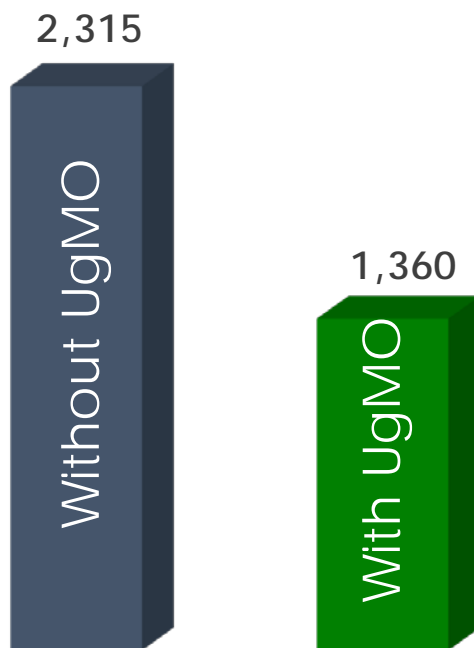

Irrigation Performance Report

Turnberry Isle South

Aventura, FL

Water Usage

(Kgal)

Baseline

2,315

Actual

1,360

Water Savings

41%

Total Cash Savings

\$7,153